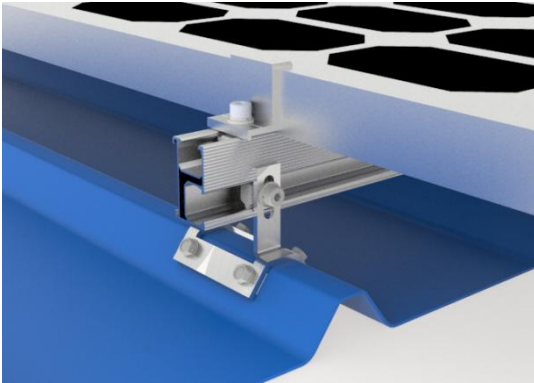

## Trapezoidal Metal Roof Clamps

### Technical Information

- Material: SUS304 & EPDM
- Application: Trapezoidal Metal Roof
- Fixed Way: Using self-tapping screw to fix the clamps on the roof

MG-SS-MRC-01

MG-SS-MRC-01-A

MG-SS-MRC-01-B