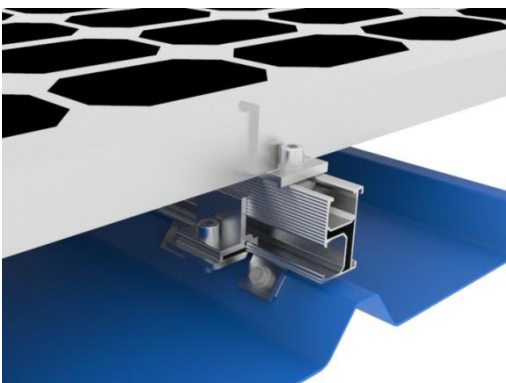

## Trapezoidal Metal Roof Clamps

### Technical Information

- Material: SUS304 & EPDM
- Application: Trapezoidal Metal Roof
- Fixed Way: Using self-tapping screw to fix the clamps on the roof

MG-SS-MRC-01

MG-SS-MRC-01-A

MG-SS-MRC-01-B