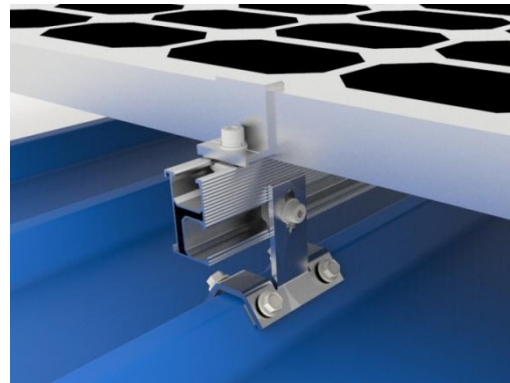

## Trapezoidal Metal Roof Clamps

### Technical Information

- Material: SUS304 & EPDM
- Application: Trapezoidal Metal Roof
- Fixed Way: Using self-tapping screw to fix the clamps on the roof

MG-SS-MRC-01

MG-SS-MRC-01-A

MG-SS-MRC-01-B