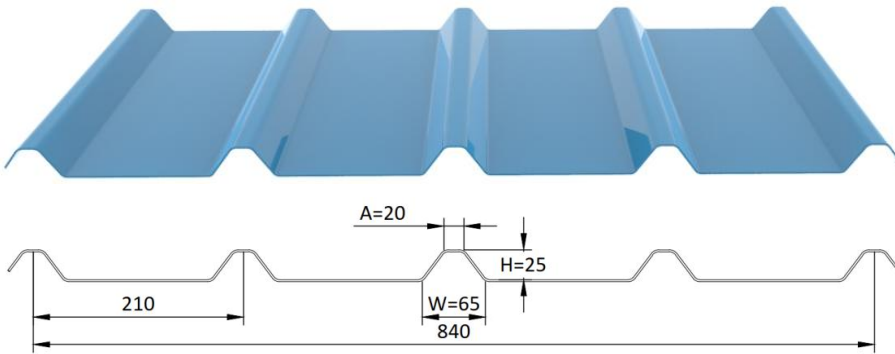

## Trapezoidal Metal Roof Clamps

### Technical Information

- Material: SUS304 & EPDM
- Application: Trapezoidal Metal Roof
- Fixed Way: Using self-tapping screw to fix the clamps on the roof

MG-SS-MRC-01

MG-SS-MRC-01-A

MG-SS-MRC-01-B